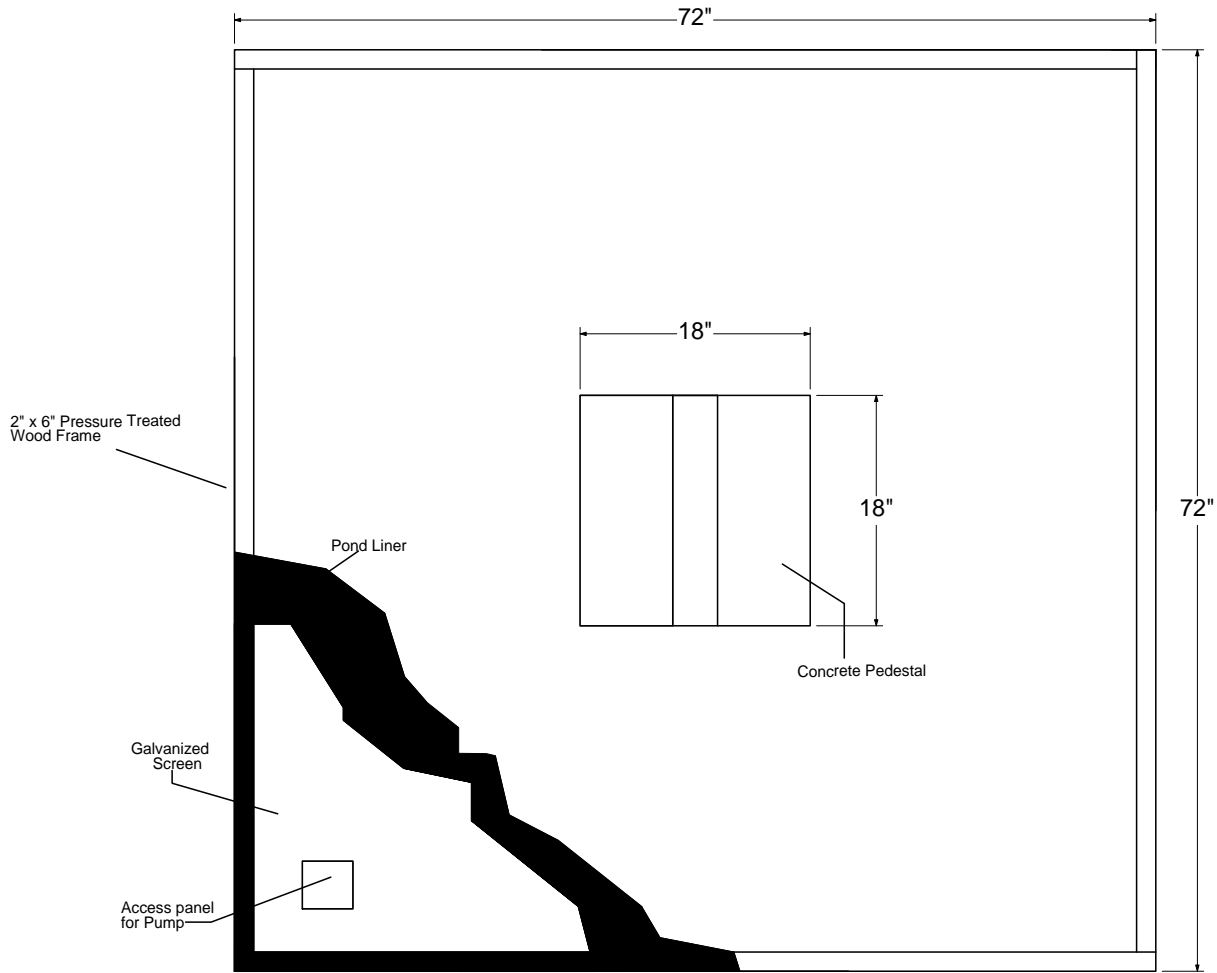

Fountain Installation (this kit is available from Stone Forest)

©2009 Stone Forest Inc.

Top View

- Kit Includes:
- Wood Frame
 - 10' x 10' Pond liner
 - Concrete Pedestal
 - Galvanized Metal Screen

*Consult your local building codes for all plumbing, electric, and construction requirements.

Section View

* Note: footing may be required