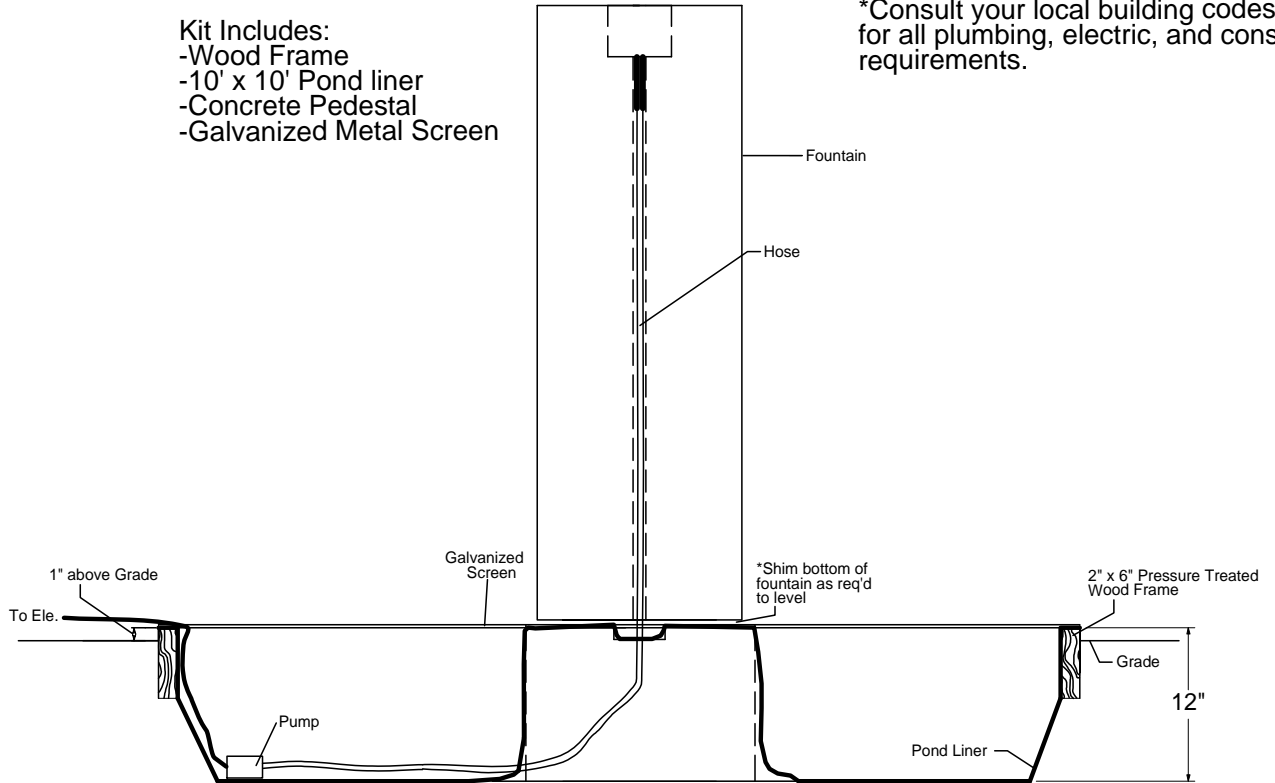

Fountain Installation (this kit is available from Stone Forest)

©2009 Stone Forest Inc.

Top View

- Kit Includes:
- Wood Frame
 - 10' x 10' Pond liner
 - Concrete Pedestal
 - Galvanized Metal Screen

*Consult your local building codes for all plumbing, electric, and construction requirements.

Section View

* Note: footing may be required