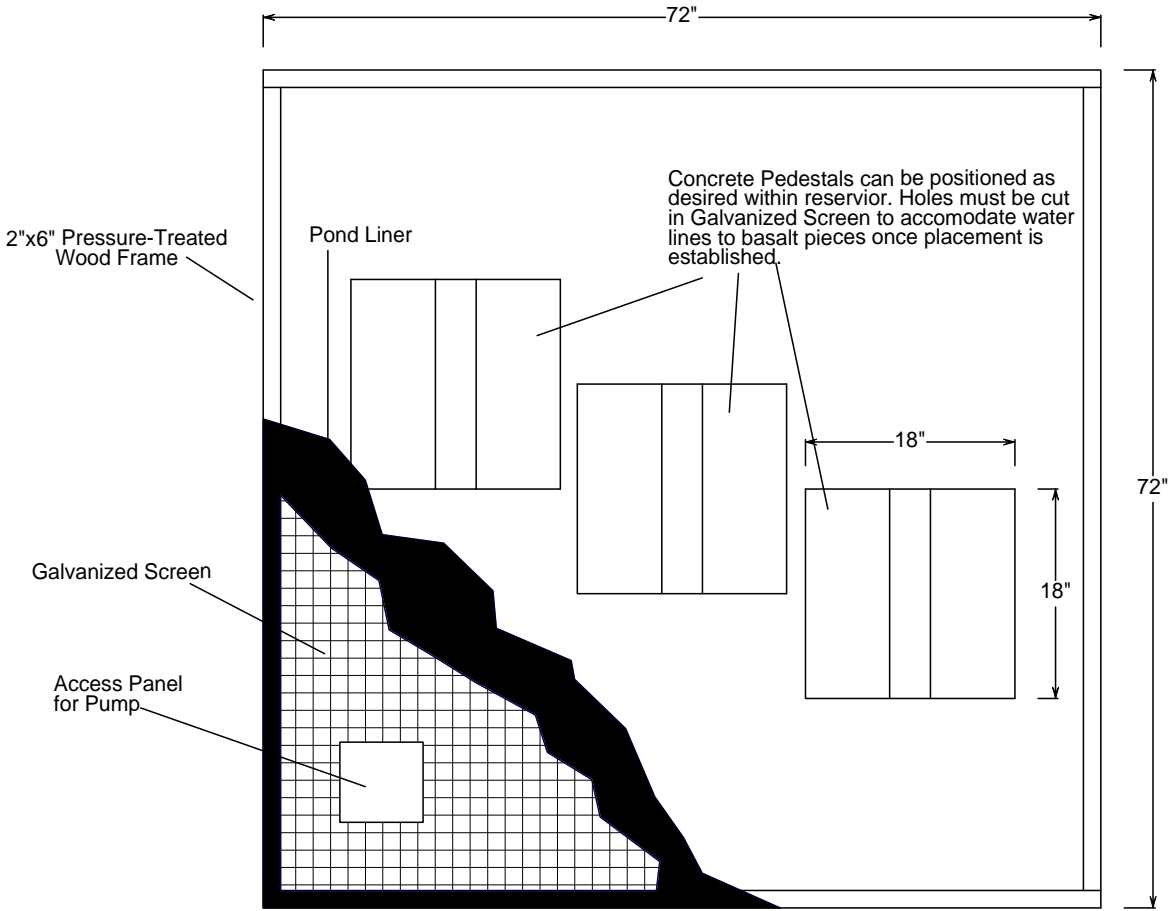

F50 Triple Basalt Fountain Installation

this kit is available from Stone Forest

*Consult your local building codes for all plumbing, electrical, and construction requirements.